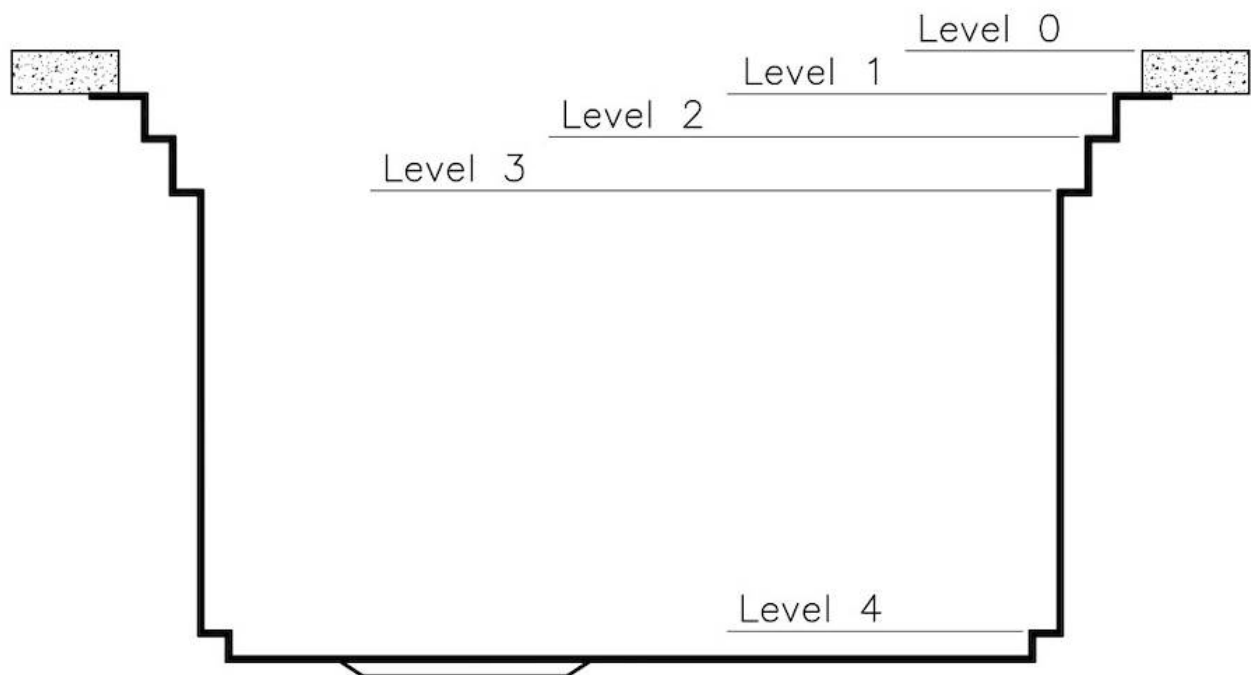

Happy Hour Optional accessories / Accessori opzionali

The "rails" system makes it possible to use a combination of numerous accessories. Grids, chopping boards, utensils' ranging system, bowls and containers of different dimensions can be alternated in the workspace with a simple gesture, and can easily be stacked, in order to be on hand at all times.

Il sistema di "corsie" rende possibile l'utilizzo combinato di innumerevoli accessori. Griglie, taglieri, portautensili, vaschette e contenitori di varie dimensioni si alternano nella zona di lavoro con un semplice gesto e possono essere impilati, sempre a portata di mano.