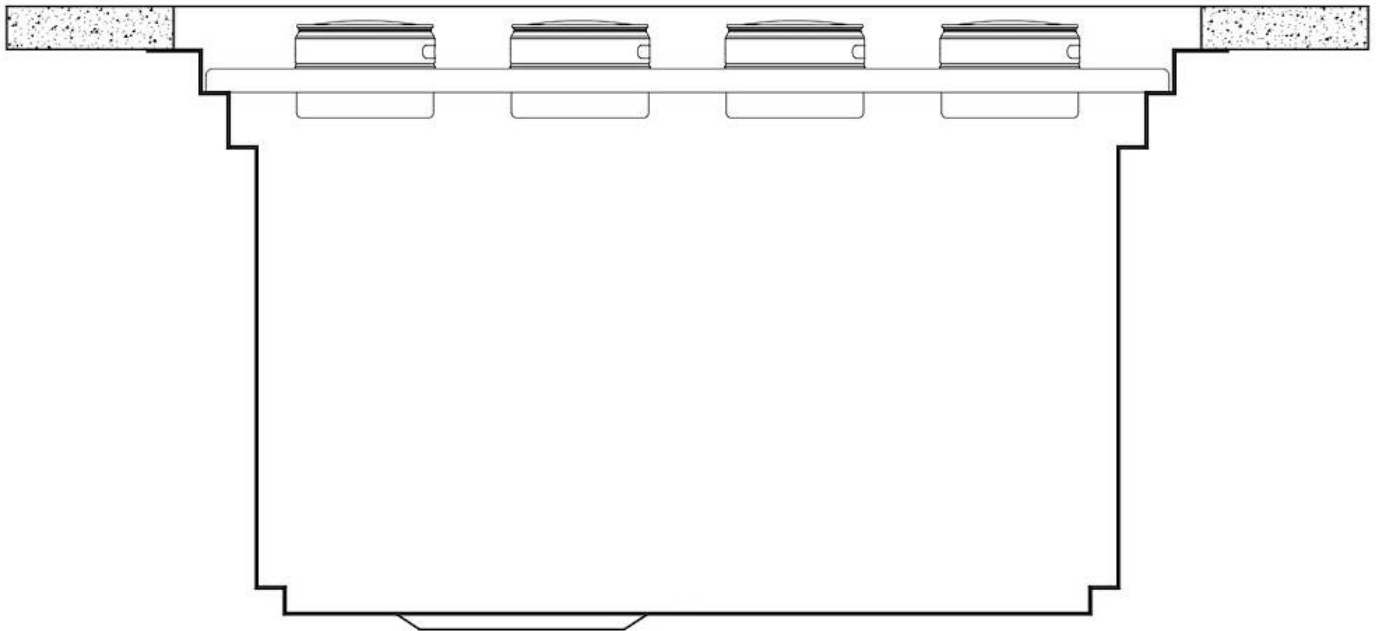

Happy Hour Level 2

Compatible accessories/Accessori compatibili:

8100 600
8100 620
8100 621
8100 622
8100 628
8624 000